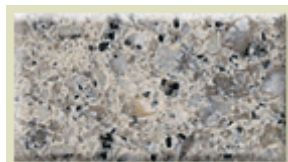

Crema Clara

Beige Duna

Viagreggio

Blanco Saraiba

Blanco Rein

Gris Perlado

Beige Dresda

Ceniza

Blanco Arco Iris

Gris Serena

Blanco Paloma

Blanco Taormina

Amarillo Sol

Gris Asturias

Marron Glace

Gris Antracita

Beige Capri

Beige Arena

Marron Canela

**Quartz Colour Range**  
Kitchen bench tops, Wall  
cladding High traffic flooring

**DORICmarble**

For further information  
please contact  
DORIC MARBLE on  
+61 3 9587 8777