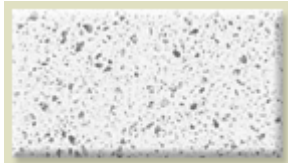

Crema Clara

Beige Duna

Viagreggio

Blanco Saraiba

Blanco Rein

Gris Perlado

Beige Dresda

Ceniza

Blanco Arco Iris

Gris Serena

Blanco Paloma

Blanco Taormina

Amarillo Sol

Gris Asturias

Marron Glace

Gris Antracita

Beige Capri

Beige Arena

Marron Canela

**Quartz Colour Range**  
Kitchen bench tops, Wall  
cladding High traffic flooring

**DORICmarble**

For further information  
please contact  
DORIC MARBLE on  
+61 3 9587 8777